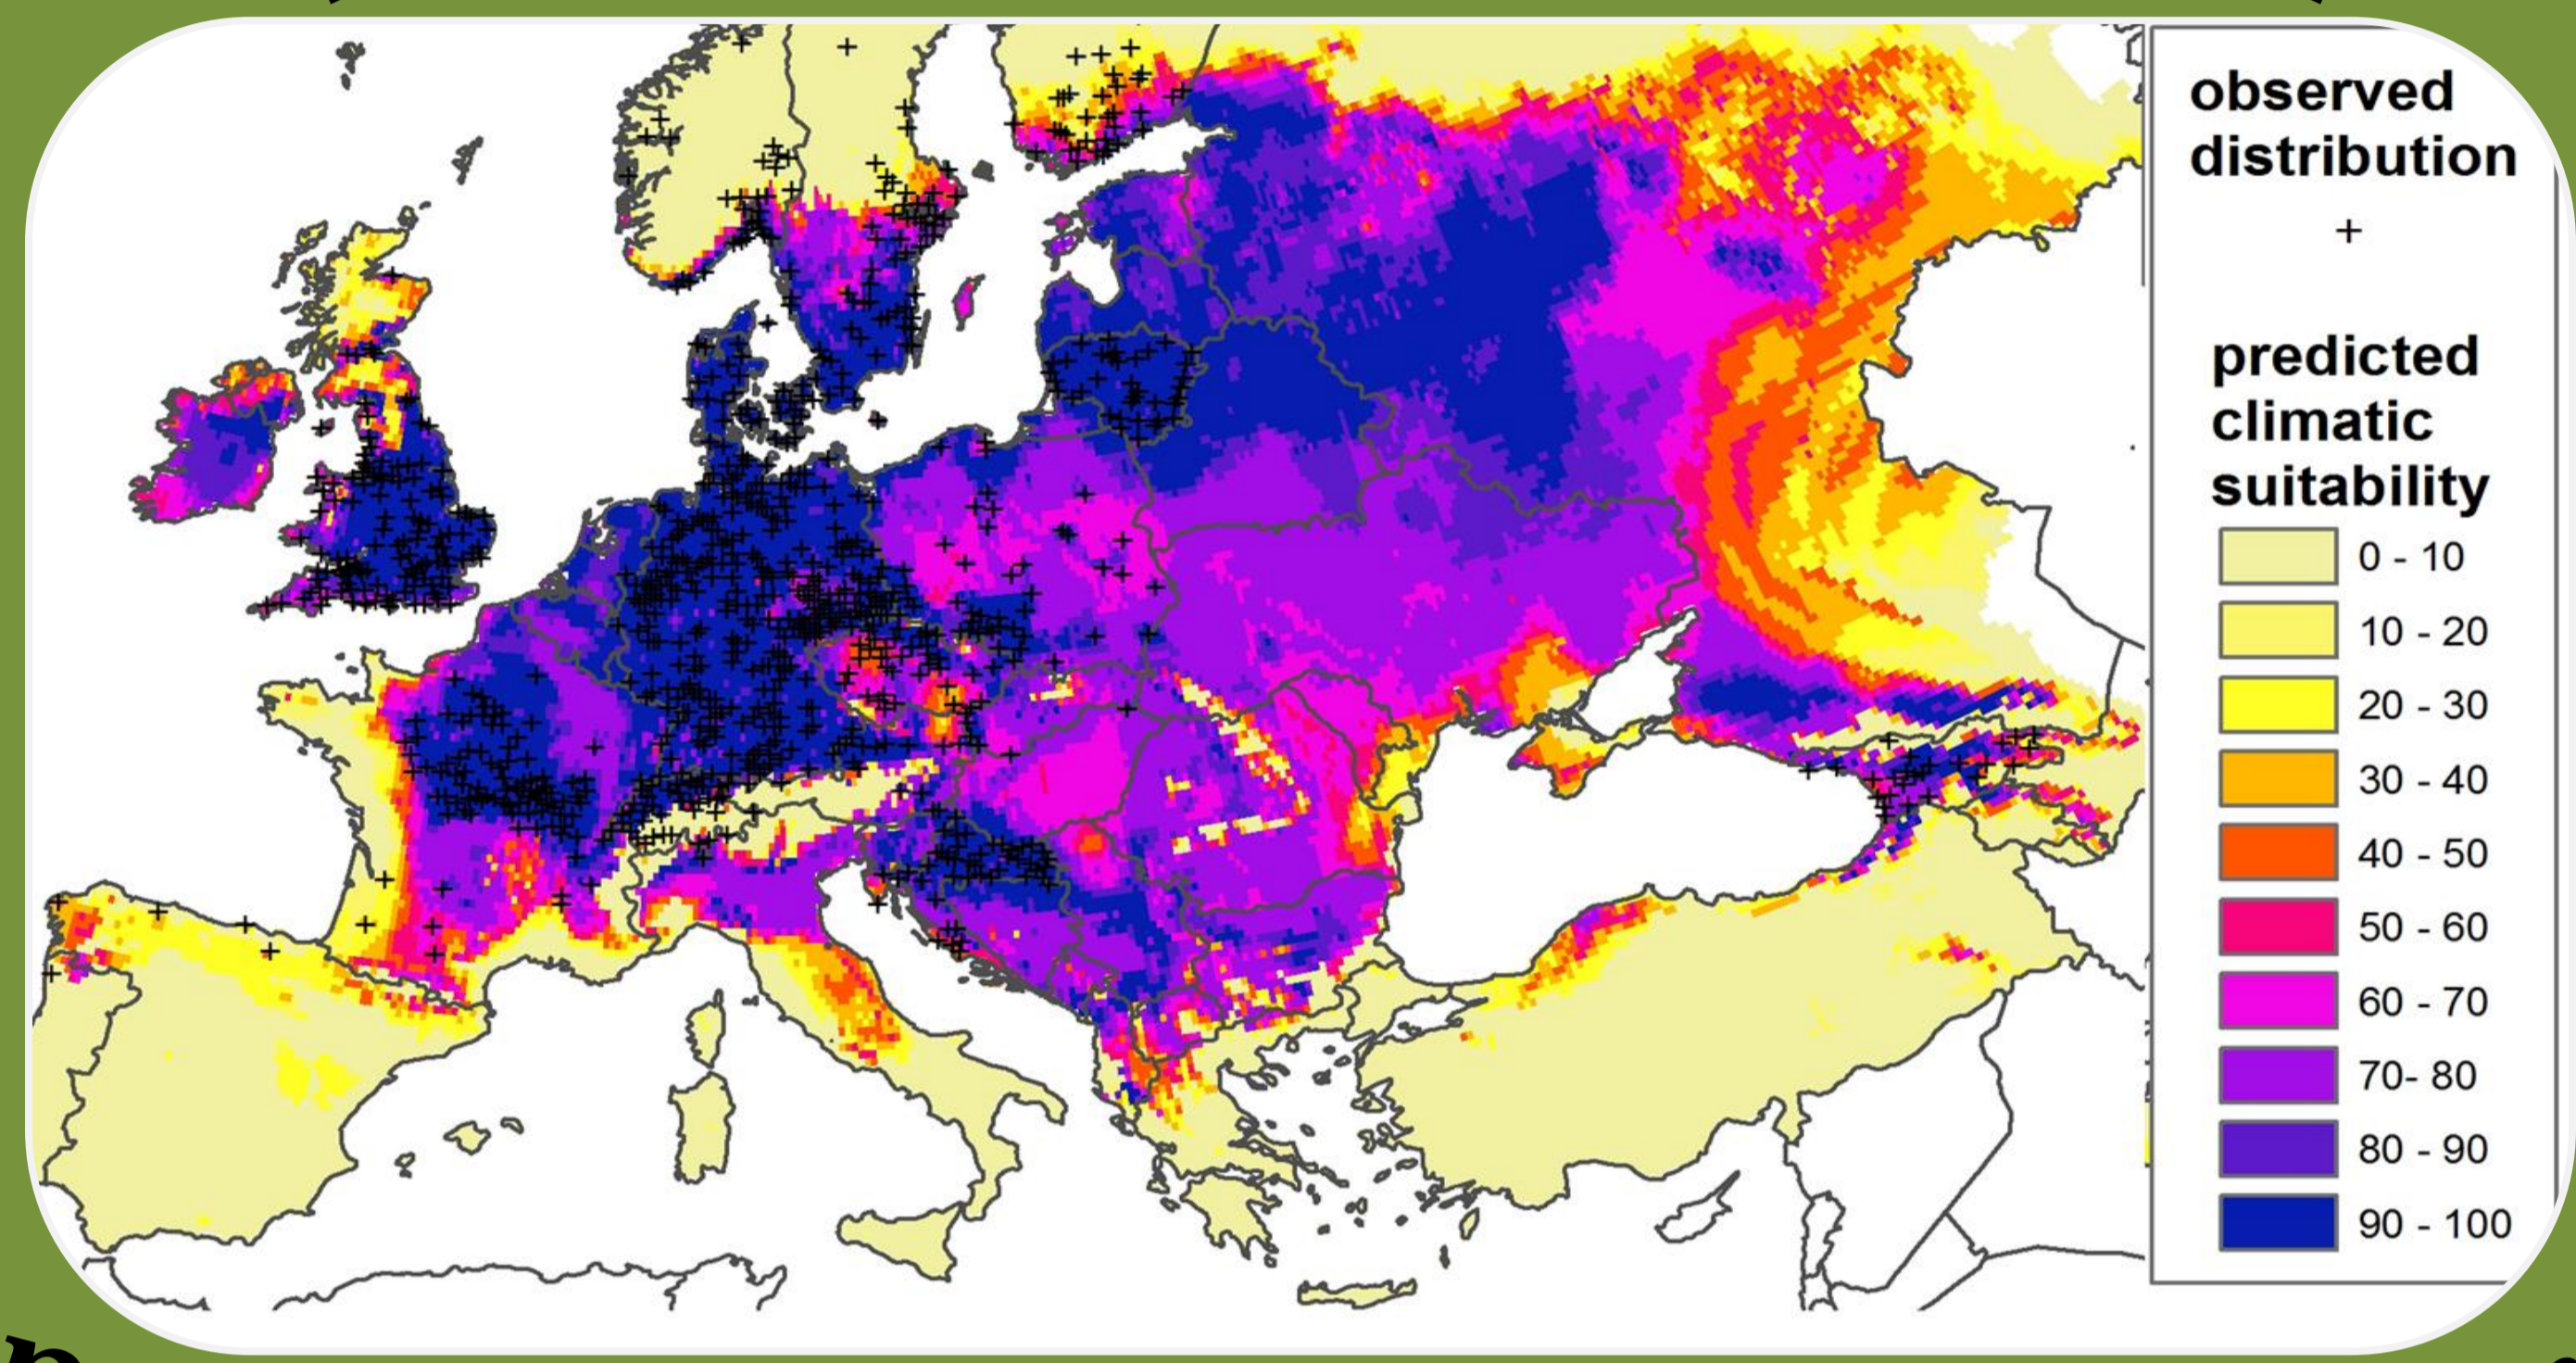

Common Ragweed

Impact on human health

Ambrosia artemisiifolia

Impact on agriculture and biodiversity

COST FA1203-SMARTER

Sustainable Management of *Ambrosia artemisiifolia* in Europe

Management evaluation

Policy support