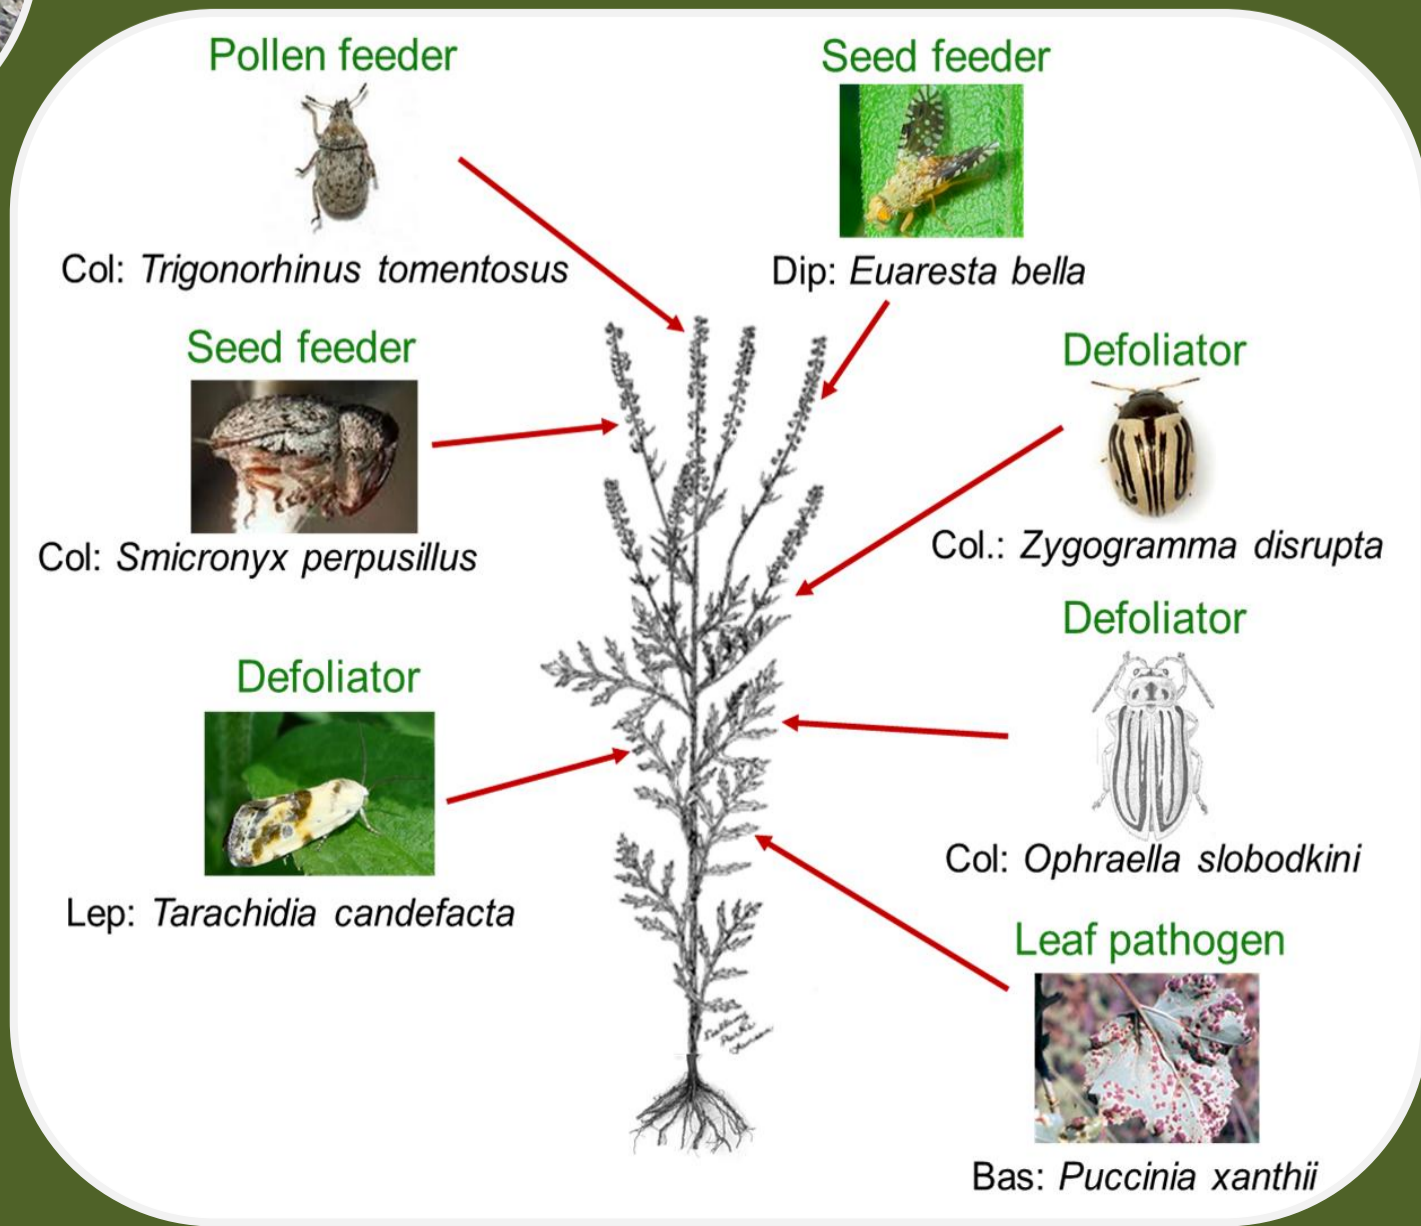

Contact: Heinz Müller-Schärer
heinz.mueller@unifr.ch

THE PROBLEM

THE SOLUTION