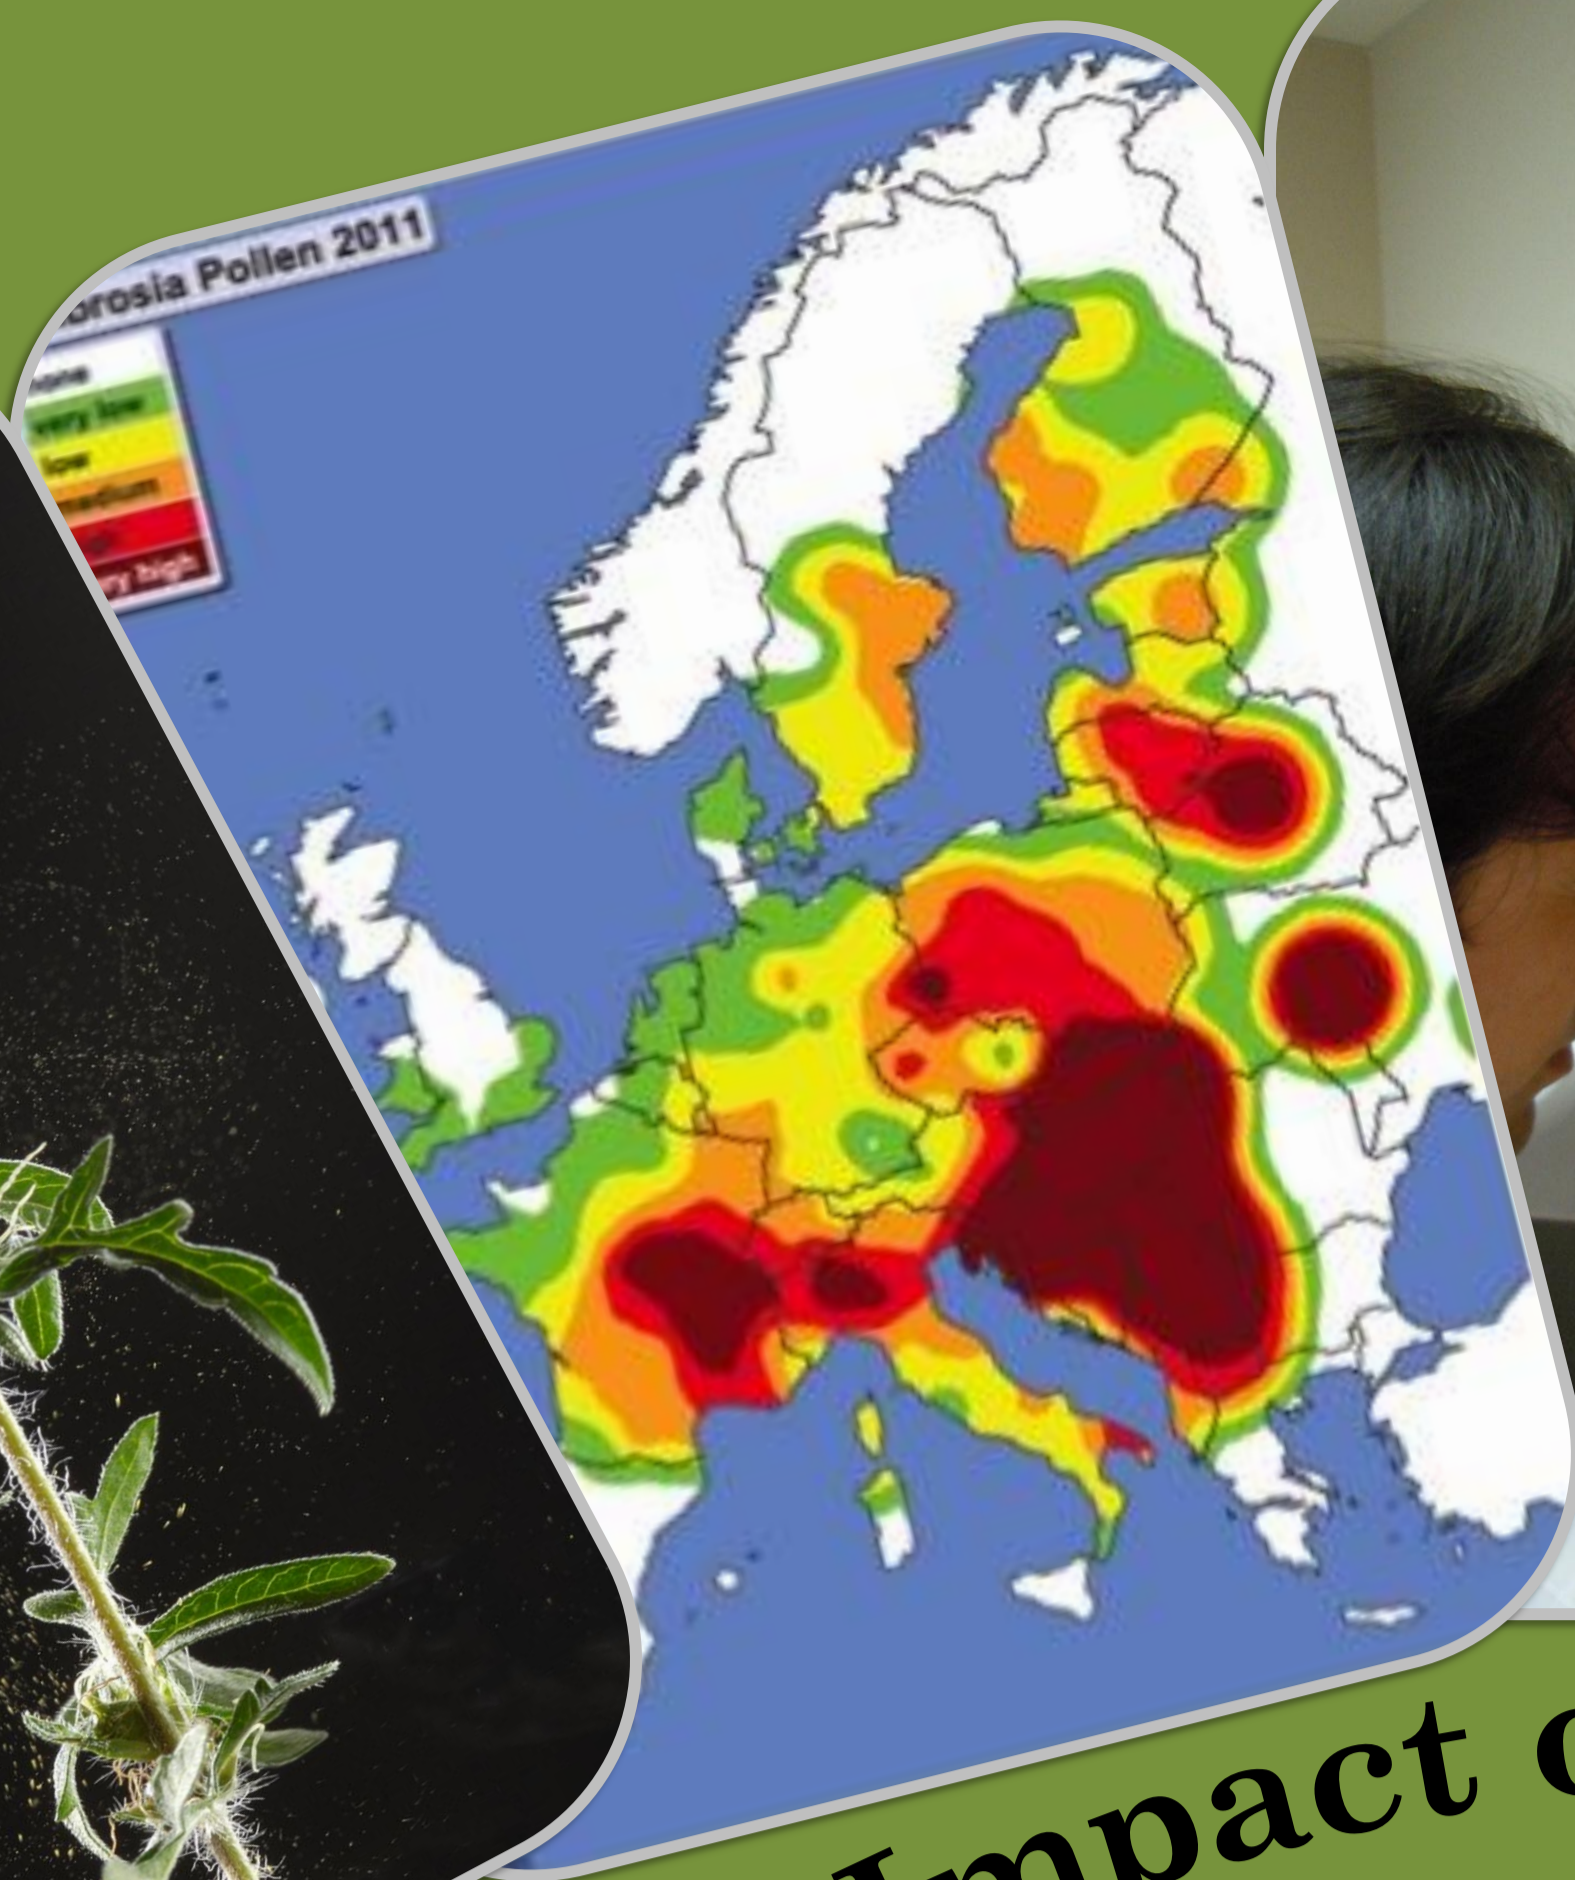

Common Ragweed

Impact on human health

Ambrosia artemisiifolia

Impact on agriculture and biodiversity

COST FA1203-SMARTER

Sustainable Management of *Ambrosia artemisiifolia* in Europe

Management evaluation

Policy support